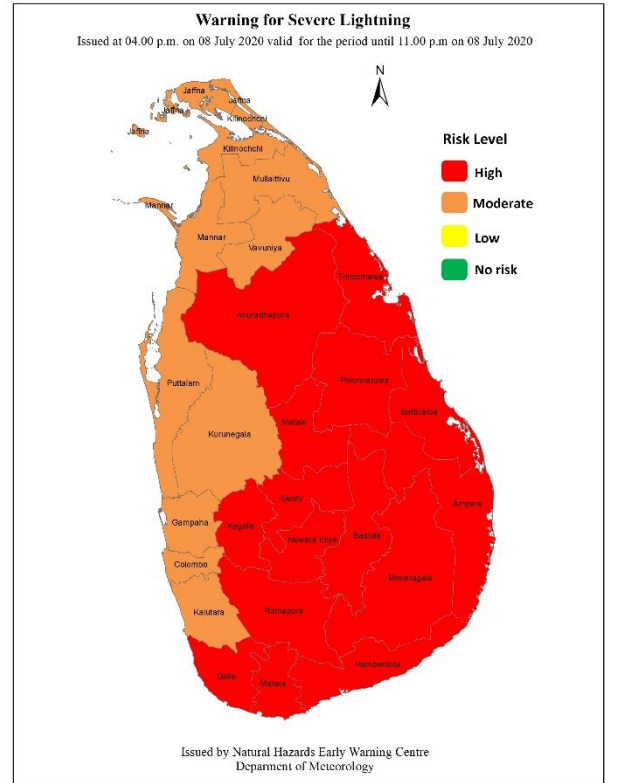

Warning for Severe lightning

Issued by the natural hazards early warning center
At 04.00 p.m. 08 July 2020 for the period until 11.00 p.m. 08 July 2020

For Land Areas

PLEASE BE AWARE:

Thundershowers accompanied by severe lightning are likely to occur at several places in Eastern, North-central, Central, Uva, Sabaragamuwa, and Southern provinces.

Fairly heavy falls above **75 mm** are likely at some places in the above areas.

There may be temporary localized strong winds during thundershowers. General public is kindly requested to take adequate precautions to minimize damages caused by lightning activity.

Color: -Red
Warning (Take action)

Color: -Amber
Advisory (Be prepared)

Color: -Green
Threat is over

Spatial rainfall distribution: Isolated: <25%, A few: 26-50%, Many: 51-75%, Most: 76-100%
Rainfall amount (mm): Fairly Heavy rain: 50 -100, Heavy rain: 100 – 150, Very heavy rain: 150 or more.