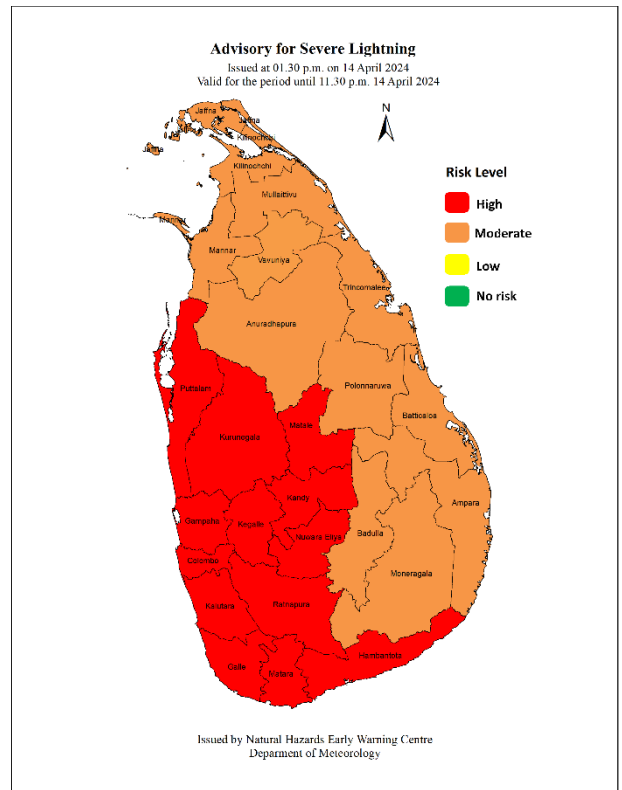

Advisory for Severe Lightning

Issued by the natural hazards early warning center

Issued at 01.30 p.m. 14 April 2024 for the period until 11.30 p.m. 14 April 2024

PLEASE BE AWARE:

Thundershowers accompanied by severe lightning are likely to occur at several places in Western, Sabaragamuwa, Southern, Central and North-western provinces.

Color: -Red
Warning (Take action)

Color: -Amber
Advisory (Be prepared)

Color: -Green
Threat is over

Spatial rainfall distribution: Isolated: <25%, A few: 26-50%, Many: 51-75%, Most: 76-100%
Rainfall amount (mm): Fairly Heavy rain: 50 -100, Heavy rain: 100 – 150, Very heavy rain: 150 or more.