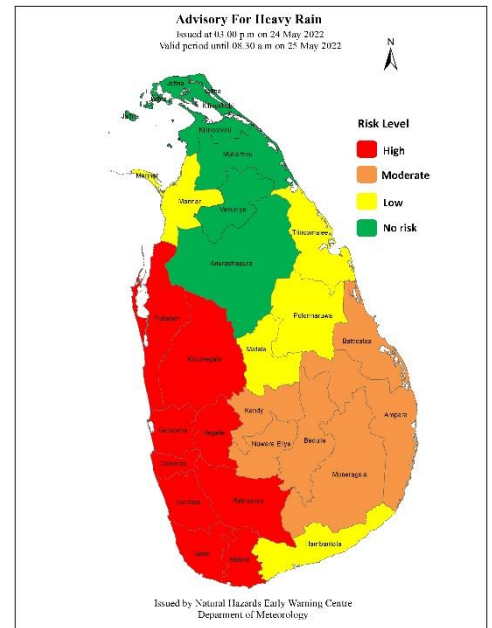

කාලගුණ විද්‍යා දෙපාර්තමේන්තුව
வளிமண்டலவியல் திணைக்களம்
Department of Meteorology

TP : 011 2686686
Fax : 011 2691443
E-mail : metnmc@gmail.com
Web : www.meteo.gov.lk

Bulletin No: 01
COLOR: Amber

WW/L/22/05/24/01

Advisory for heavy rain

Issued by the Natural Hazards Early Warning Centre

Issued at 03.00 p.m. 24 May 2022, valid until 08.30 a.m. 25 May 2022

For Land Areas

PLEASE BE AWARE

The prevailing showery condition in the Puttalam district is expected to continue further. **Heavy Showers above 100 mm can be expected at some places.**

Heavy showers or thundershowers above **100 mm** can occur at some places in Western and Sabaragamuwa provinces and in Galle, Matara and Kurunegala districts.

General public is kindly requested to take adequate precautions to minimize damages caused by temporary localized strong winds and lightning during thundershowers.

Color: -Red
Waning (Take action)

Color: -Amber
Advisory (Be prepared)

Color: -Green
Threat is over