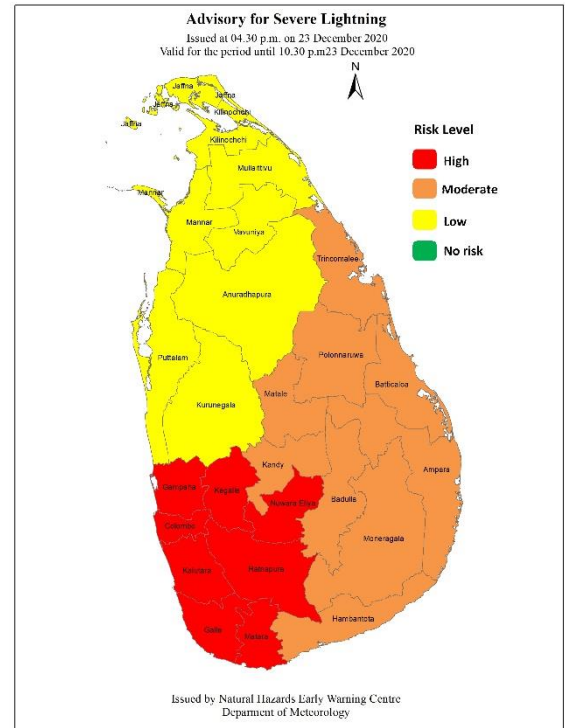

Advisory for Severe Lightning

Issued by the natural hazards early warning center

At 04.30 p.m. 23 December 2020 for the period until 10.30 p.m. 23 December 2020

For Sabaragamuwa and Western provinces and in Galle, Matara and Nuwara-eliya districts

PLEASE BE AWARE:

Thundershowers accompanied by severe lightning are likely to occur at several places in Sabaragamuwa and Western provinces and in Galle, Matara and Nuwara-eliya districts. Heavy showers above **100 mm** are likely at some places.

Color: -Red
Warning (Take action)

Color: -Amber
Advisory (Be prepared)

Color: -Green
Threat is over

Spatial rainfall distribution: Isolated: <25%, A few: 26-50%, Many: 51-75%, Most: 76-100%
Rainfall amount (mm): Fairly Heavy rain: 50 -100, Heavy rain: 100 – 150, Very heavy rain: 150 or more.