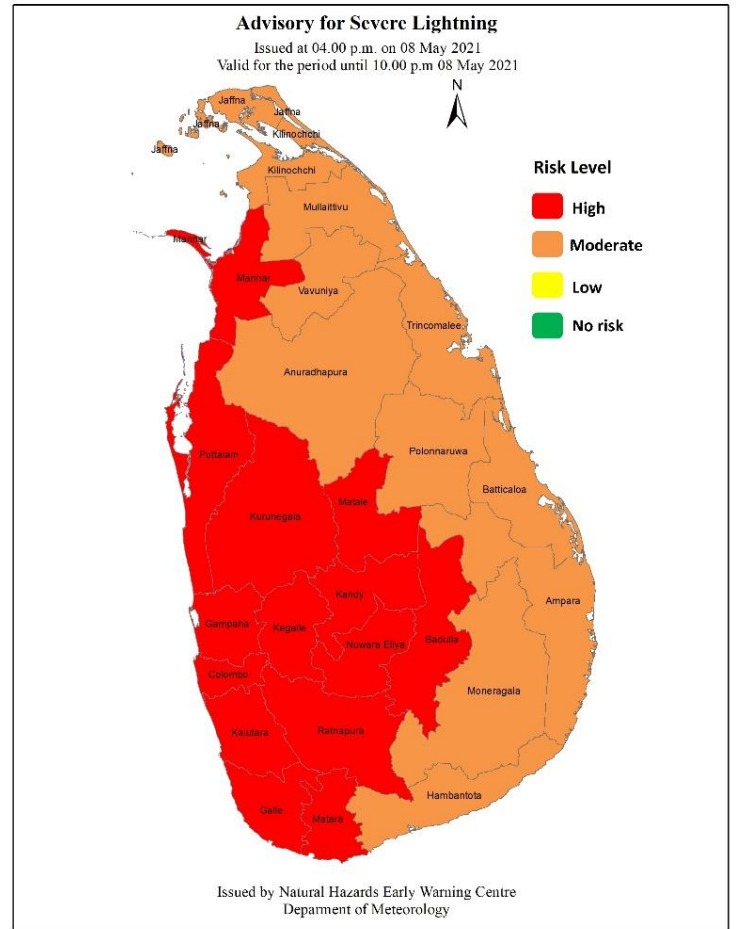

කාලගුණ විද්‍යා දෙපාර්තමේන්තුව
வளிமண்டலவியல் திணைக்களம்
Department of Meteorology

TP : 011 2686686
Fax : 011 2691443
E-mail : metnmc@gmail.com
Web : www.meteo.gov.lk

Bulletin No: 01

WW/T/21/05/08/01

COLOR: Amber

Advisory for Severe Lightning

Issued by the natural hazards early warning center

Issued at 04.00 p.m. 08 May 2021 for the period until 10.00 p.m. 08 May 2021

PLEASE BE AWARE:

Thundershowers accompanied by severe lightning are likely to occur at several places in Western, Sabaragamuwa, Central, North-western and Uva provinces and in Mannar, Galle and Matara districts.

There may be temporary localized strong winds during thundershowers. General public is kindly requested to take adequate precautions to minimize damages caused by lightning activity.

ACTION REQUIRED:

The Department of Meteorology advises that people should:

- Seek shelter, preferably indoors and never under trees.
- Avoid open areas such as paddy fields, tea plantations and open water bodies during thunderstorms.
- Avoid using wired telephones and connected electric appliances during thunderstorms.
- Avoid using open vehicles, such as bicycles, tractors and boats etc.
- Beware of fallen trees and power lines.
- For emergency assistance contact the local disaster management authorities.

Color: -Red
Warning (Take action)

Color: -Amber
Advisory (Be prepared)

Color: -Green
Threat is over

Spatial rainfall distribution: Isolated: <25%, A few: 26-50%, Many: 51-75%, Most: 76-100%
Rainfall amount (mm): Fairly Heavy rain: 50 -100, Heavy rain: 100 – 150, Very heavy rain: 150 or more.