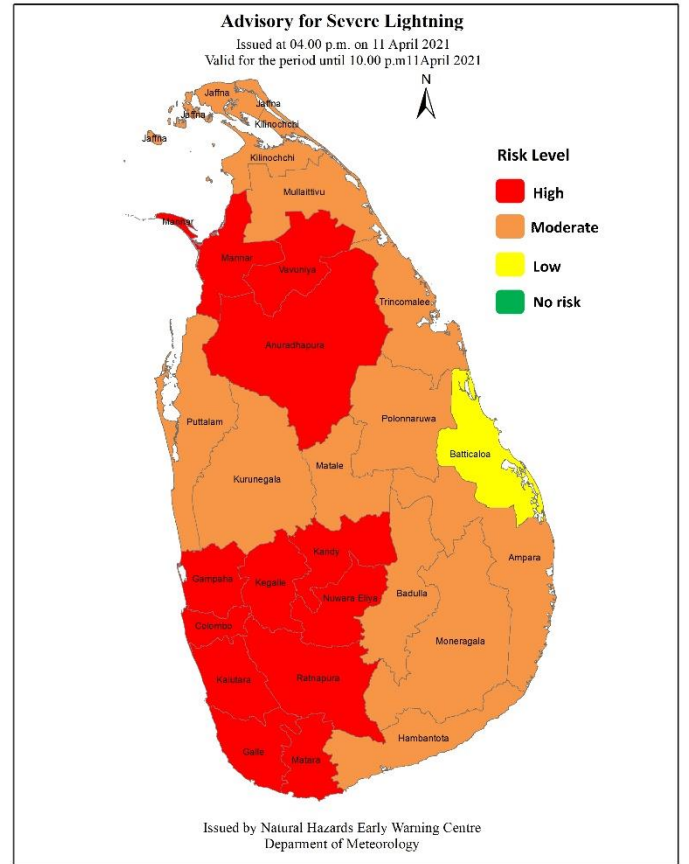

Advisory for Severe Lightning

Issued by the natural hazards early warning center

Issued at 04.00 p.m. 11 April 2021 for the period until 10.00 p.m. 11 April 2021

PLEASE BE AWARE:

Thundershowers accompanied by severe lightning are likely to occur at several places in Central, Sabaragamuwa and Western provinces and in Galle, Matara, Anuradhapura, Vauniya and Mannar districts.

Heavy showers above **100 mm** are likely at some places in these areas.

There may be temporary localized strong winds during thundershowers. General public is kindly requested to take adequate precautions to minimize damages caused by lightning activity.

Color: -Red
Warning (Take action)

Color: -Amber
Advisory (Be prepared)

Color: -Green
Threat is over

Spatial rainfall distribution: Isolated: <25%, A few: 26-50%, Many: 51-75%, Most: 76-100%
Rainfall amount (mm): Fairly Heavy rain: 50 -100, Heavy rain: 100 – 150, Very heavy rain: 150 or more.