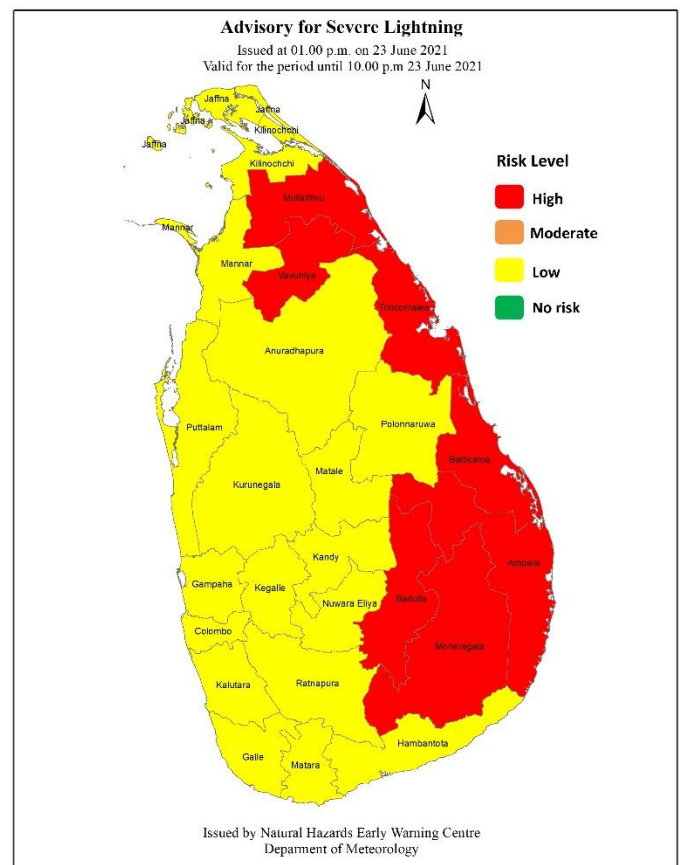

කාලගුණ විද්‍යා දෙපාර්තමේන්තුව

வளிமண்டலவியல் திணைக்களம்

Department of Meteorology

TP : 011 2686686

Fax : 011 2691443

E-mail : metnmc@gmail.com

Web : www.meteo.gov.lk

Bulletin No: 01

WW/T/21/06/23/01

COLOR: Amber

Advisory for Severe Lightning

Issued by the natural hazards early warning center

Issued at 01.00 p.m. 23 June 2021 for the period until 10.00 p.m. 23 June 2021

PLEASE BE AWARE:

Thundershowers accompanied by severe lightning are likely to occur at several places in Eastern and Uva provinces and in Mullaitivu and Vavuniya districts.

There may be temporary localized strong winds during thundershowers. General public is kindly requested to take adequate precautions to minimize damages caused by lightning activity.

ACTION REQUIRED:

The Department of Meteorology advises that people should:

- Seek shelter, preferably indoors and never under trees.
- Avoid open areas such as paddy fields, tea plantations and open water bodies during thunderstorms.
- Avoid using wired telephones and connected electric appliances during thunderstorms.
- Avoid using open vehicles, such as bicycles, tractors and boats etc.
- Beware of fallen trees and power lines.
- For emergency assistance contact the local disaster management authorities.

Color: -Red
Warning (Take action)

Color: -Amber
Advisory (Be prepared)

Color: -Green
Threat is over

Spatial rainfall distribution: Isolated: <25%, A few: 26-50%, Many: 51-75%, Most: 76-100%
Rainfall amount (mm): Fairly Heavy rain: 50 -100, Heavy rain: 100 – 150, Very heavy rain: 150 or more.