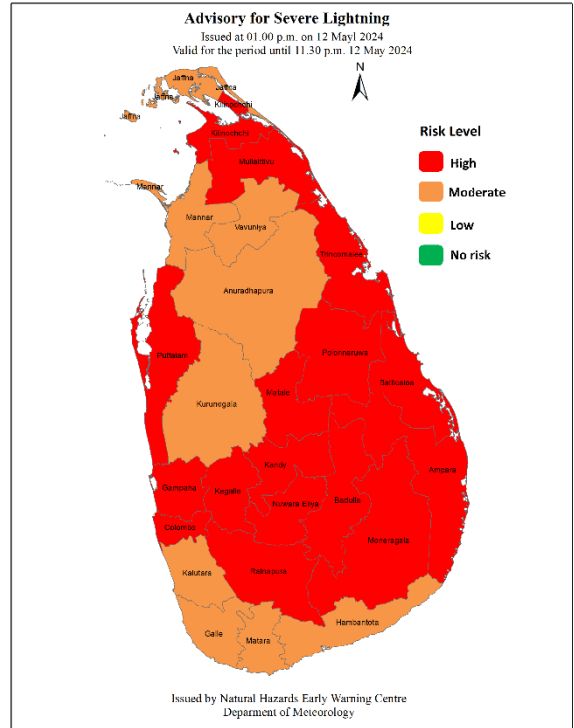

කාලගුණ විද්‍යා දෙපාර්තමේන්තුව
வளிமண்டலவியல் திணைக்களம்
Department of Meteorology

TP : 011 2686686
Fax : 011 2691443
E-mail : metnmc@gmail.com
Web : www.meteo.gov.lk

Bulletin No: 01

WW/T/24/05/12/01

COLOR: Amber

Advisory for Severe Lightning

Issued by the natural hazards early warning center

Issued at 01.00 p.m. 12 May 2024 for the period until 11.30 p.m. 12 May 2024

PLEASE BE AWARE:

Thundershowers accompanied by severe lightning are likely to occur at several places in Central, Sabaragamuwa, Eastern and Uva provinces and in Colombo, Gampaha, Puttalam, Mullaitivu, Kilinochchi and Polonnaruwa districts.

There may be temporary localized strong winds during thundershowers. General public is kindly requested to take adequate precautions to minimize damages caused by lightning activity.

ACTION REQUIRED:

The Department of Meteorology advises that people should:

- Seek shelter, preferably indoors and never under trees.
- Avoid open areas such as paddy fields, tea plantations and open water bodies during thunderstorms.
- Avoid using wired telephones and connected electric appliances during thunderstorms.
- Avoid using open vehicles, such as bicycles, tractors and boats etc.
- Beware of fallen trees and power lines.
- For emergency assistance contact the local disaster management authorities.

Color: -Red
Warning (Take action)

Color: -Amber
Advisory (Be prepared)

Color: -Green
Threat is over

Spatial rainfall distribution: Isolated: <25%, A few: 26-50%, Many: 51-75%, Most: 76-100%
Rainfall amount (mm): Fairly Heavy rain: 50 -100, Heavy rain: 100 – 150, Very heavy rain: 150 or more.