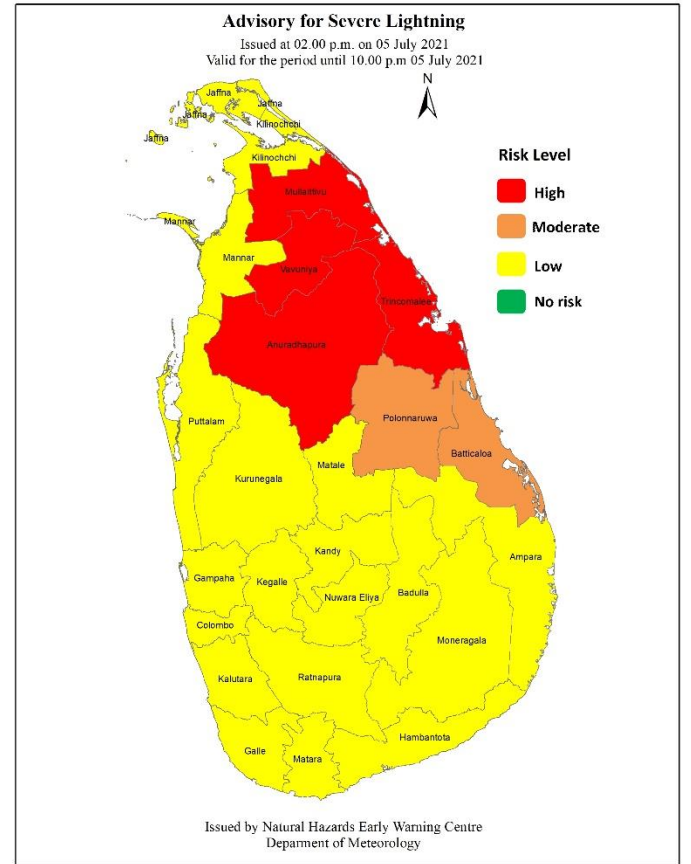

### විමසිලිමත් වන්න !

මූලතිව්, වවනියාව, අනුරාධපුරය සහ ත්‍රිකුණාමලය දිස්ත්‍රික්කවල තැනින් තැන ගිගුරුම් සහිත වැසි සමග අකුණු ඇතිවීමේ වැඩි හැකියාවක් පවතී.

## Advisory for Heavy rain and Lightning

Issued by the natural hazards early warning center

Issued at 02.00 p.m. 05<sup>th</sup> July 2021 for the period until 10.00 p.m. 05<sup>th</sup> July 2021

### PLEASE BE AWARE:

Thundershowers accompanied by lightning are likely to occur at several places in Mullaitivu, Vavuniya, Anuradhapura and Trincomalee districts.

There may be temporary localized strong winds during thundershowers. General public is kindly requested to take adequate precautions to minimize damages caused by lightning activity.

Color: -Red  
Warning (Take action)

Color: -Amber  
Advisory (Be prepared)

Color: -Green  
Threat is over

Spatial rainfall distribution: Isolated: <25%, A few: 26-50%, Many: 51-75%, Most: 76-100%  
Rainfall amount (mm): Fairly Heavy rain: 50 -100, Heavy rain: 100 – 150, Very heavy rain: 150 or more.