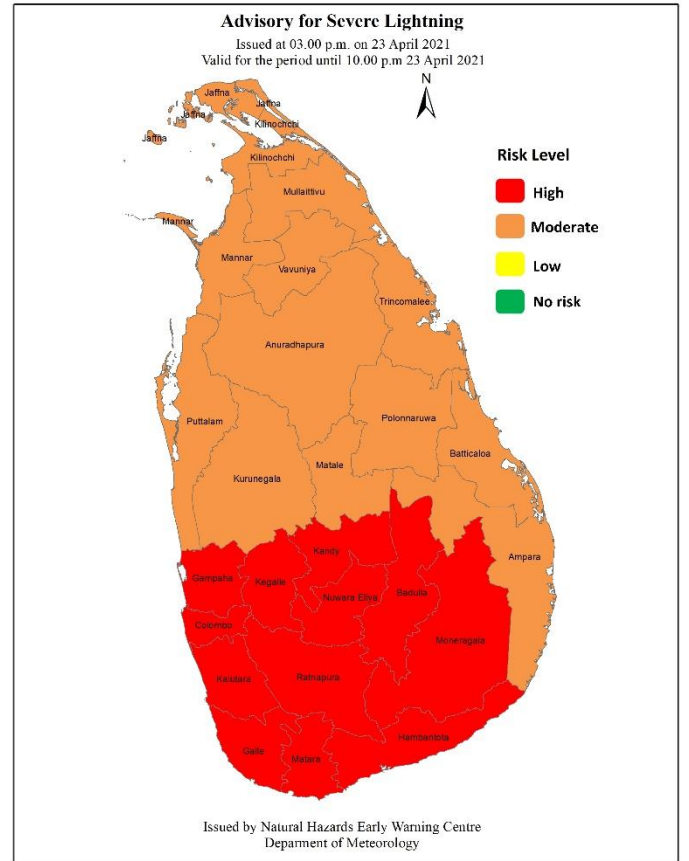

Advisory for Severe Lightning

Issued by the natural hazards early warning center

Issued at 03.00 p.m. 23 April 2021 for the period until 10.00 p.m. 23 April 2021

PLEASE BE AWARE:

Thundershowers accompanied by severe lightning are likely to occur at several places in Western, Southern, Sabaragamuwa and Uva provinces and in Kandy and Nuwara Eliya districts.

Heavy rainfalls about 100 mm can be expected at some places in Western, Sabaragamuwa Central, Southern and Uva provinces.

There may be temporary localized strong winds during thundershowers. General public is kindly requested to take adequate precautions to minimize damages caused by lightning activity.

Color: -Red
Warning (Take action)

Color: -Amber
Advisory (Be prepared)

Color: -Green
Threat is over

Spatial rainfall distribution: Isolated: <25%, A few: 26-50%, Many: 51-75%, Most: 76-100%
Rainfall amount (mm): Fairly Heavy rain: 50 -100, Heavy rain: 100 – 150, Very heavy rain: 150 or more.